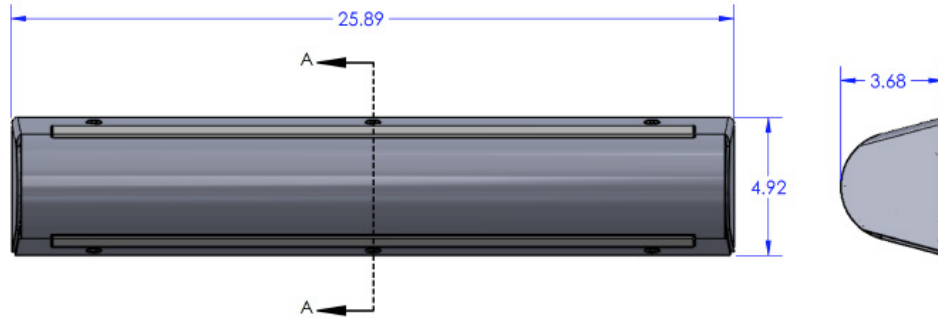

**Lens:** 0.4" Polycarbonate

**Dimming:** 0-10V (STD)

**Installation:** Secure installation with no accessible parts or hinges

**Dimensions:** 25.9" x 4.9" x 3.7"

**Color Temperatures:**

**3500K:** Warm White

### Dimensional Data