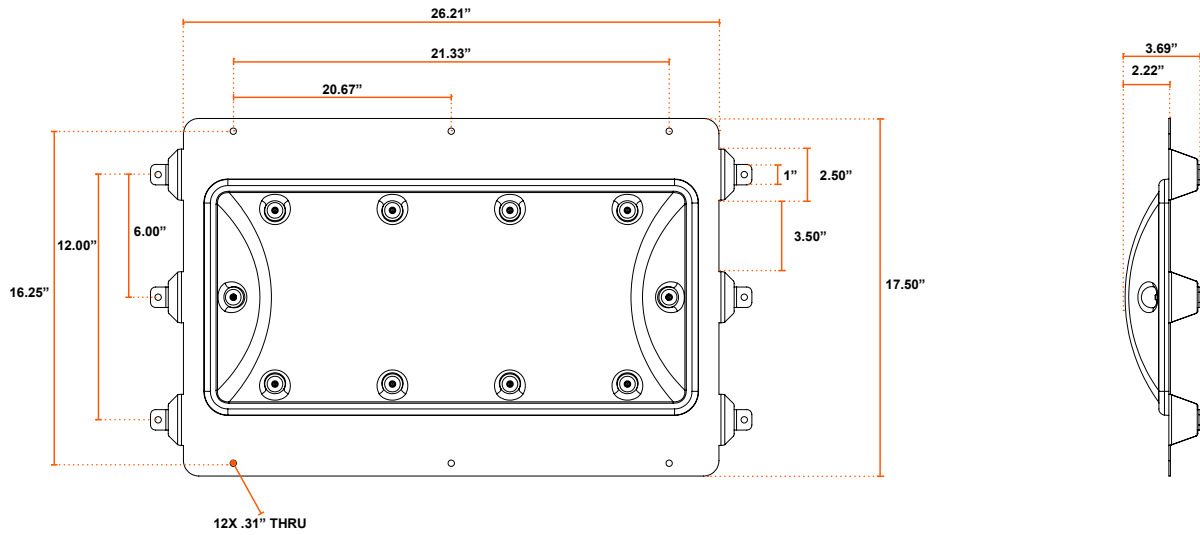

Dimensional Data

GDL

GDL w/ JBox

GDL w/ Pendant Mount

GDL w/ Corner Box

GDL w/ D1 Box

GDL w/ PA Corrugated Plate

GDL w/ DL Box

Shipping Dimensions

Product	Length	Width	Height	Weight
40W GDL	28"	15"	5"	9 lbs
80W GDL	28"	15"	5"	10 lbs
Items Shipped Separately	Length	Width	Height	Weight
GDL Jbox	28"	15"	5"	10 lbs
GDL Corner Box	30"	9"	9"	10 lbs
GDL DL Downlight Box	30"	9"	9"	17 lbs
GDL D1 Box - Flattop DL Box	30"	9"	9"	15 lbs
GDL PM Pendant Mount Box	26"	15"	5"	14 lbs
GDL PA Corrugated Plate	30"	20"	4"	11 lbs