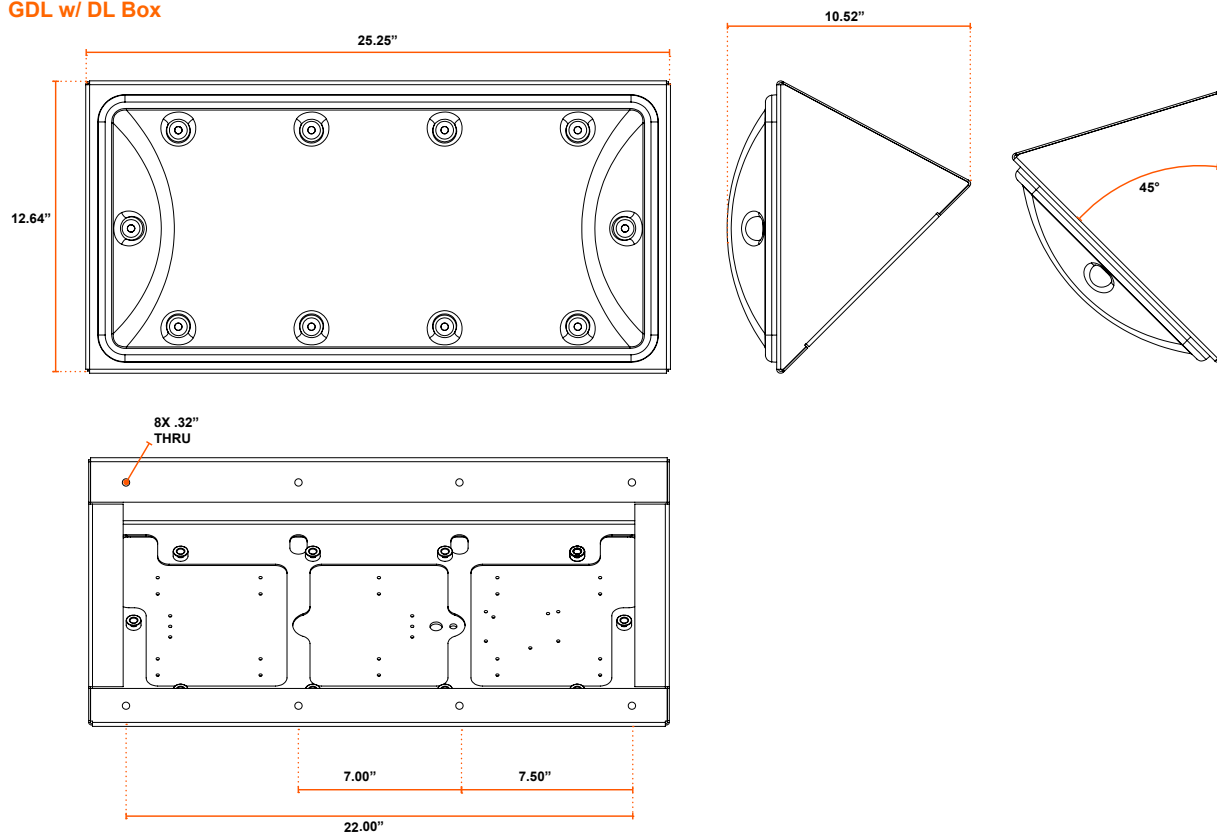

Dimensional Data

GDL

GDL w/ JBox

GDL w/ Pendant Mount

GDL w/ Corner Box

GDL w/ D1 Box

GDL w/ PA Corrugated Plate

GDL w/ DL Box

Shipping Dimensions

Product	Length	Width	Height	Weight
40W GDL	28"	15"	5"	9 lbs
80W GDL	28"	15"	5"	10 lbs
Items Shipped Separately	Length	Width	Height	Weight
GDL Jbox	28"	15"	5"	10 lbs
GDL Corner Box	30"	9"	9"	10 lbs
GDL DL Downlight Box	30"	9"	9"	17 lbs
GDL D1 Box - Flattop DL Box	30"	9"	9"	15 lbs
GDL PM Pendant Mount Box	26"	15"	5"	14 lbs
GDL PA Corrugated Plate	30"	20"	4"	11 lbs