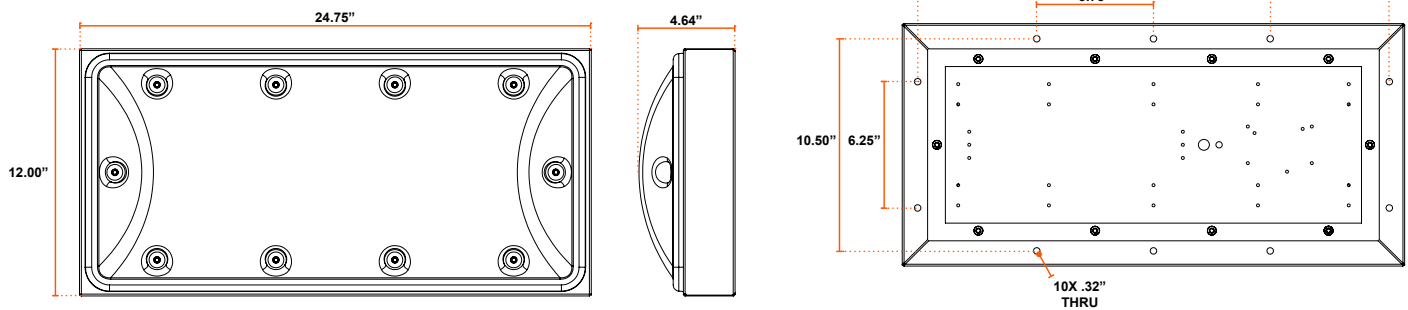

Foot Candles: 35 ftc at the desk level; 22 ftc at MH of 8ft

Operating Temp: -20°C to 45°C

Dimensions: 24.25" long x 11.6" wide x 2.2" tall

Specifications Continued

Color Temperatures: 5000K, 4000K and Count/Night Light 2700K

Dimensional Data

GDL

GDL w/ JBox

GDL w/ Pendant Mount

GDL w/ Corner Box

GDL w/ D1 Box

GDL w/ PA Corrugated Plate

GDL w/ DL Box