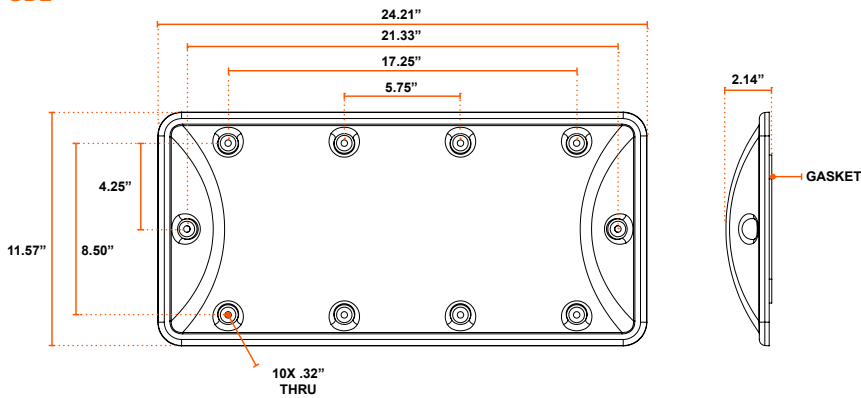

Foot Candles: 35 ftc at the desk level; 22 ftc at MH of 8ft

Operating Temp: -20°C to 45°C

Dimensions: 24.25" long x 11.6" wide x 2.2" tall

Specifications Continued

Color Temperatures: 5000K, 4000K and Count/Night Light 2700K

Dimensional Data

GDL

GDL w/ JBox

GDL w/ Pendant Mount

GDL w/ Corner Box

GDL w/ D1 Box

GDL w/ PA Corrugated Plate

GDL w/ DL Box

Shipping Dimensions

Product	Length	Width	Height	Weight
40W GDL	28"	15"	5"	9 lbs
80W GDL	28"	15"	5"	10 lbs
Items Shipped Separately	Length	Width	Height	Weight
GDL Jbox	28"	15"	5"	10 lbs
GDL Corner Box	30"	9"	9"	10 lbs
GDL DL Downlight Box	30"	9"	9"	17 lbs
GDL D1 Box - Flattop DL Box	30"	9"	9"	15 lbs
GDL PM Pendant Mount Box	26"	15"	5"	14 lbs
GDL PA Corrugated Plate	30"	20"	4"	11 lbs