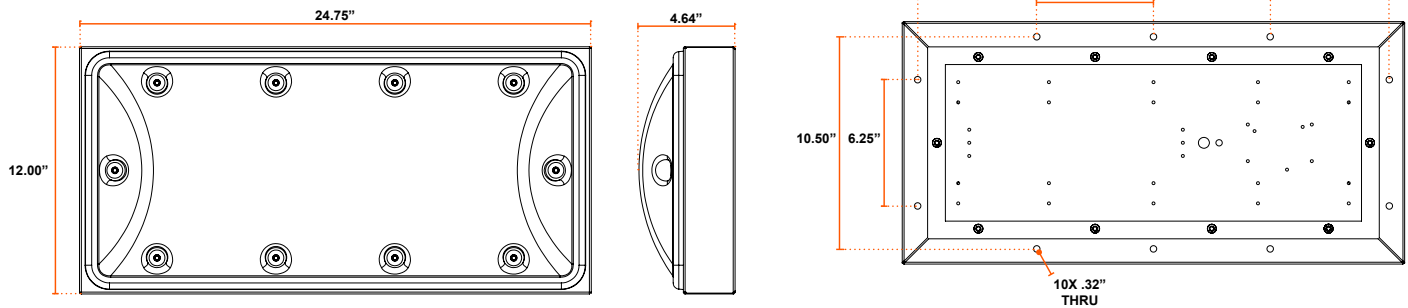

Foot Candles: 35 ftc at the desk level; 22 ftc at MH of 8ft

Operating Temp: -20°C to 45°C

Dimensions: 24.25" long x 11.6" wide x 2.2" tall

Specifications Continued

Color Temperatures: 5000K, 4000K and Count/Night Light 2700K

Dimensional Data

GDL

GDL w/ JBox

GDL w/ Pendant Mount

GDL w/ Corner Box

GDL w/ D1 Box

GDL w/ PA Corrugated Plate

GDL w/ DL Box