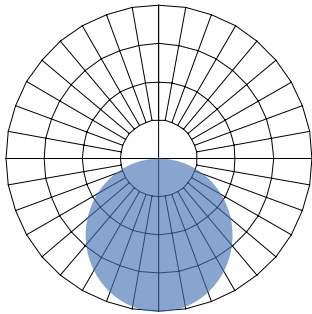

Specifications Continued

Color Temperatures: 5000K, 4000K and Count/Night Light 2700K

Features: Extreme Durability - hammer & knife tested. No areas to hide or conceal contraband

Warranty: 5-year limited warranty. Complete warranty terms located [here](#)

Photometric Data