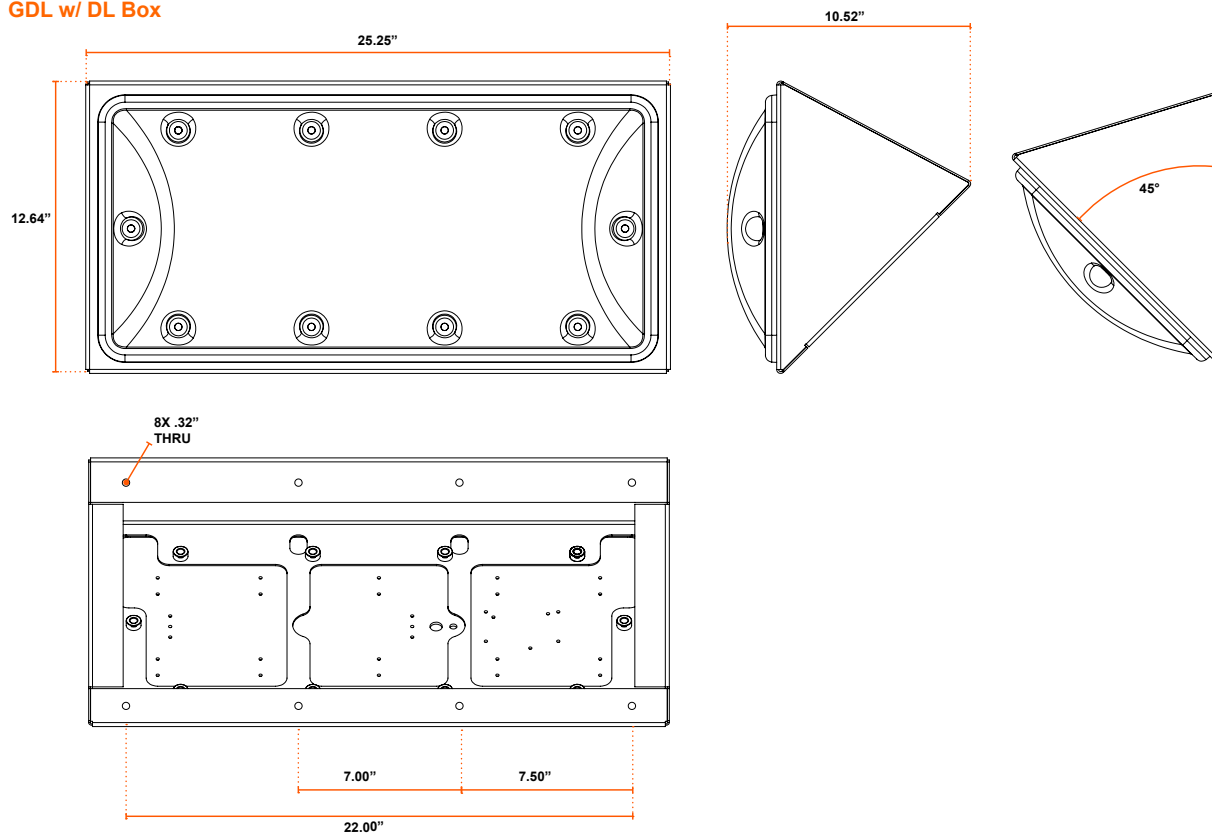

Dimensional Data

GDL

GDL w/ JBox

GDL w/ Pendant Mount

GDL w/ Corner Box

GDL w/ D1 Box

GDL w/ PA Corrugated Plate

GDL w/ DL Box

Shipping Dimensions

Product	Length	Width	Height	Weight
40W GDL	28"	15"	5"	9 lbs
80W GDL	28"	15"	5"	10 lbs
Items Shipped Separately	Length	Width	Height	Weight
GDL Jbox	28"	15"	5"	10 lbs
GDL Corner Box	30"	9"	9"	10 lbs
GDL DL Downlight Box	30"	9"	9"	17 lbs
GDL D1 Box - Flattop DL Box	30"	9"	9"	15 lbs
GDL PM Pendant Mount Box	26"	15"	5"	14 lbs
GDL PA Corrugated Plate	30"	20"	4"	11 lbs