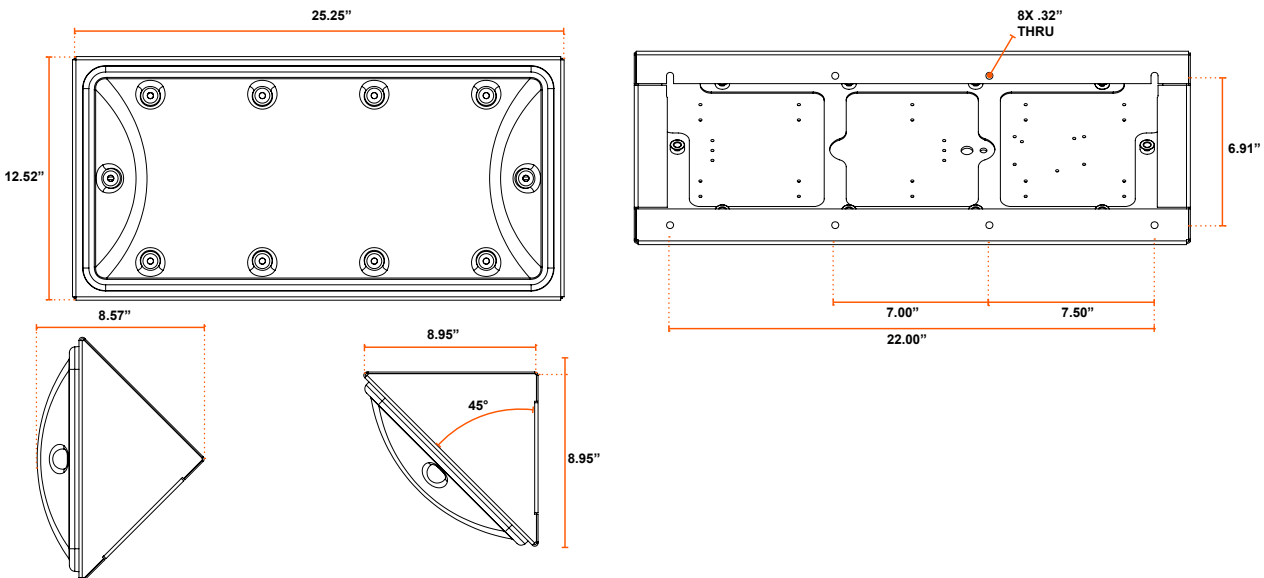

Dimensional Data

GDL

GDL w/ JBox

GDL w/ Pendant Mount

GDL w/ Corner Box

GDL w/ D1 Box

GDL w/ PA Corrugated Plate

GDL w/ DL Box

Shipping Dimensions

Product	Length	Width	Height	Weight
40W GDL	28"	15"	5"	9 lbs
80W GDL	28"	15"	5"	10 lbs
Items Shipped Separately	Length	Width	Height	Weight
GDL Jbox	28"	15"	5"	10 lbs
GDL Corner Box	30"	9"	9"	10 lbs
GDL DL Downlight Box	30"	9"	9"	17 lbs
GDL D1 Box - Flattop DL Box	30"	9"	9"	15 lbs
GDL PM Pendant Mount Box	26"	15"	5"	14 lbs
GDL PA Corrugated Plate	30"	20"	4"	11 lbs