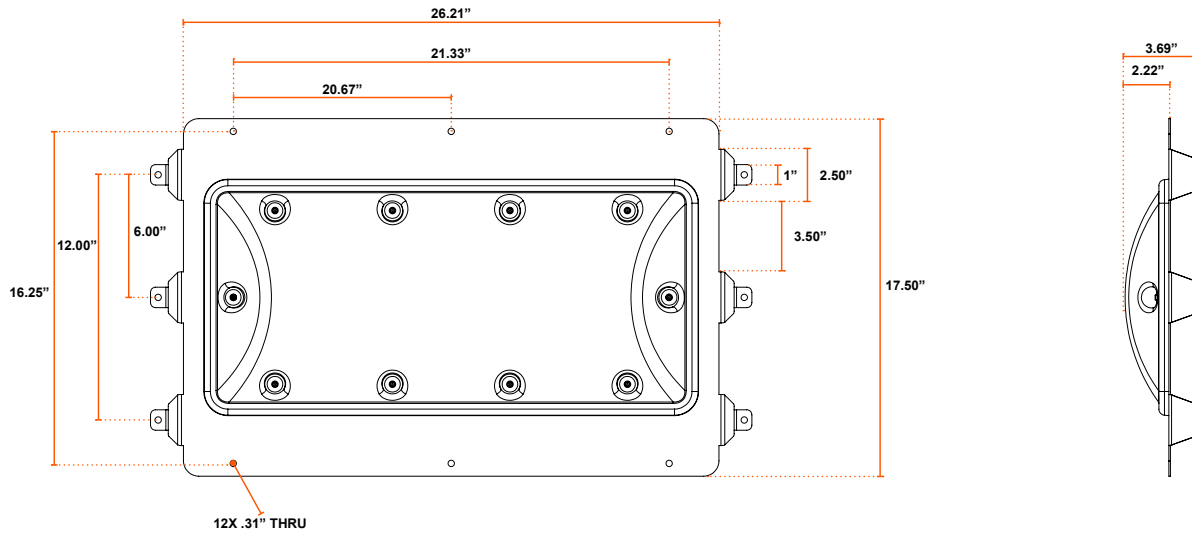

Dimensional Data

GDL

GDL w/ JBox

GDL w/ Pendant Mount

GDL w/ Corner Box

GDL w/ D1 Box

GDL w/ PA Corrugated Plate

GDL w/ DL Box

Shipping Dimensions

Product	Length	Width	Height	Weight
40W GDL	28"	15"	5"	9 lbs
80W GDL	28"	15"	5"	10 lbs
Items Shipped Separately	Length	Width	Height	Weight
GDL Jbox	28"	15"	5"	10 lbs
GDL Corner Box	30"	9"	9"	10 lbs
GDL DL Downlight Box	30"	9"	9"	17 lbs
GDL D1 Box - Flattop DL Box	30"	9"	9"	15 lbs
GDL PM Pendant Mount Box	26"	15"	5"	14 lbs
GDL PA Corrugated Plate	30"	20"	4"	11 lbs