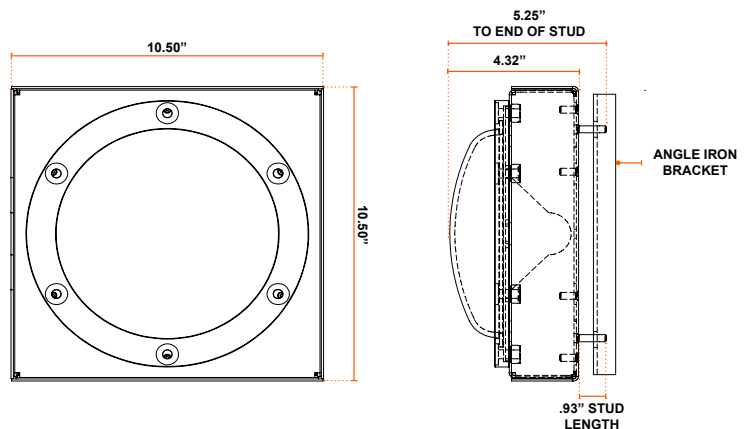

## Dimensional Data

### H2O - Standard & Flat Top Ring (FT)

H2O - JB Surface Box & CB Corner Box

H2O - DL Downlight Box

H2O - DS Downlight Box With Switch

**H2O - PD Plate**

**H2O - WB Weather Resistant Box**

**Photometric Data**
**Photometric Data 120VAC - UR LENS**