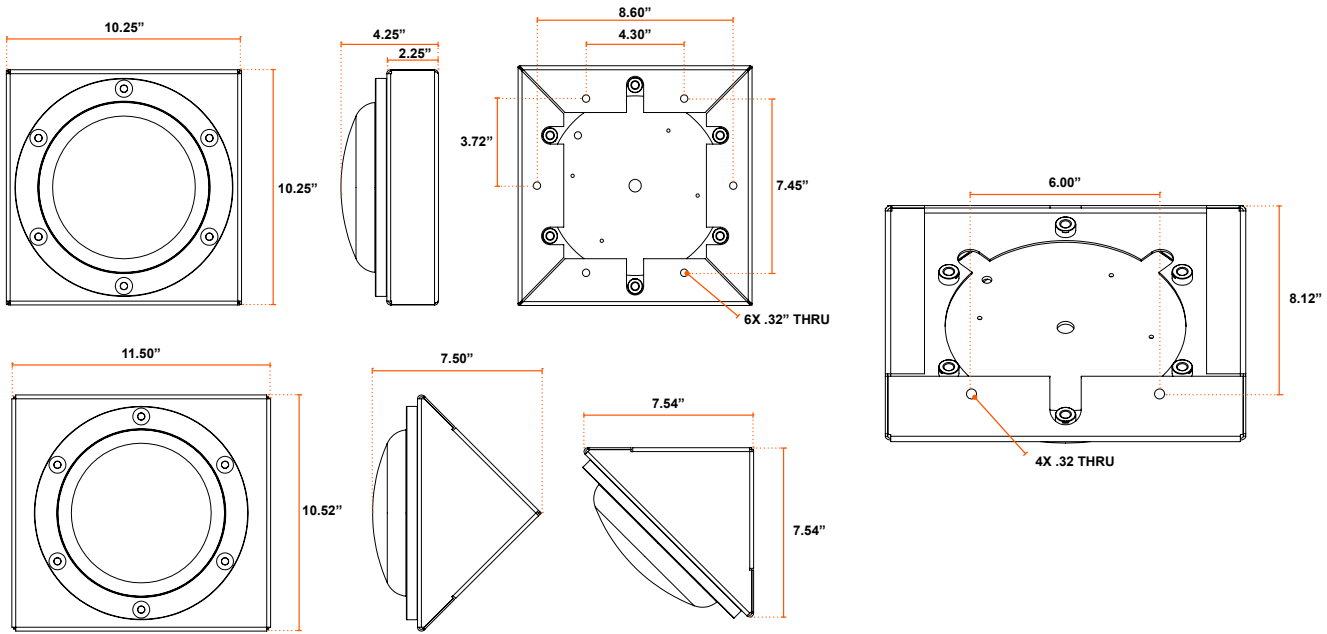

H2O - JB Surface Box & CB Corner Box