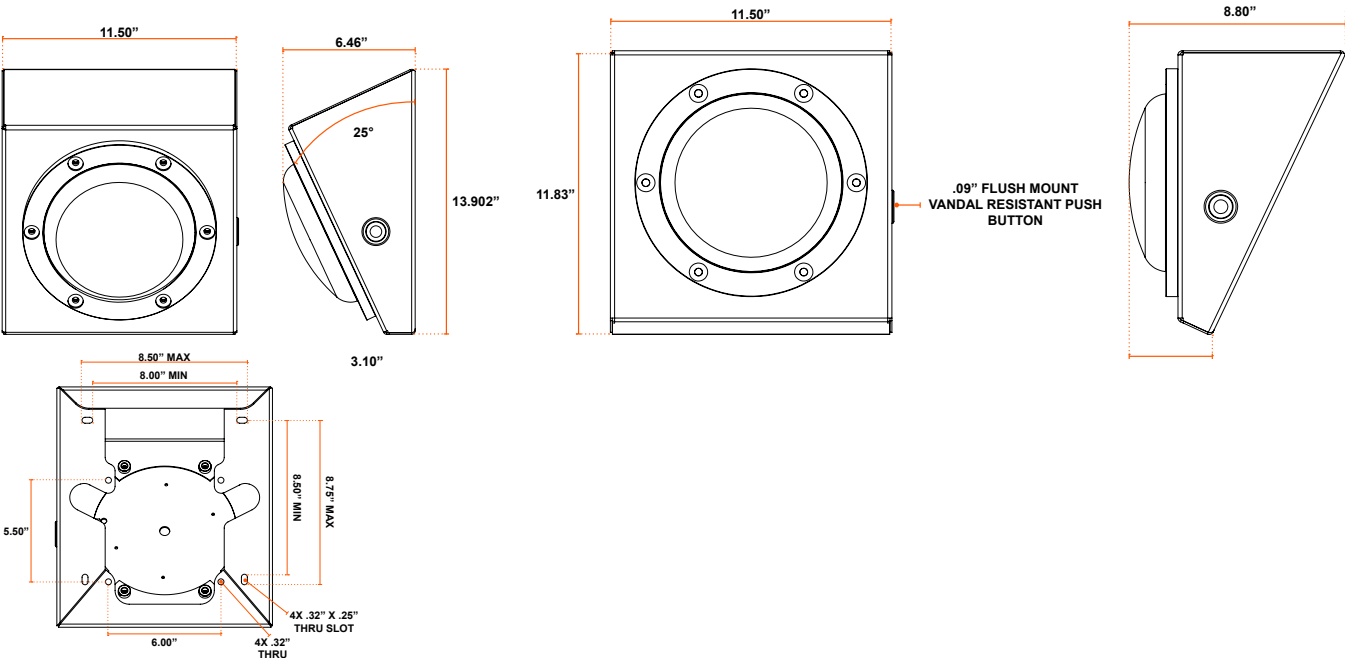

## Dimensional Data

### H2O - Standard & Flat Top Ring (FT)

H2O - JB Surface Box & CB Corner Box

H2O - DL Downlight Box

H2O - DS Downlight Box With Switch

**H2O - PD Plate**

**H2O - WB Weather Resistant Box**

**Photometric Data**
**Photometric Data 120VAC - UR LENS**