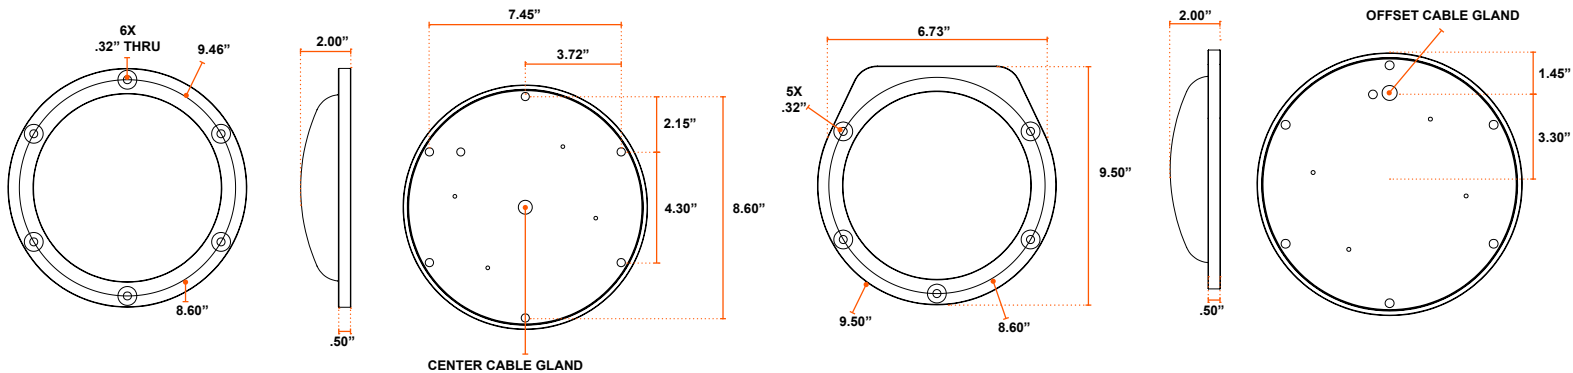

Dimensional Data

H2O - Standard & Flat Top Ring (FT)