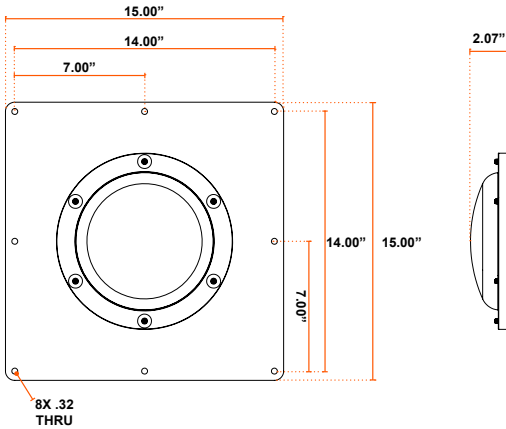

## Dimensional Data

### H2O - Standard & Flat Top Ring (FT)

H2O - JB Surface Box & CB Corner Box

H2O - DL Downlight Box

H2O - DS Downlight Box With Switch

**H2O - PD Plate**

**H2O - WB Weather Resistant Box**

**Photometric Data**
**Photometric Data 120VAC - UR LENS**