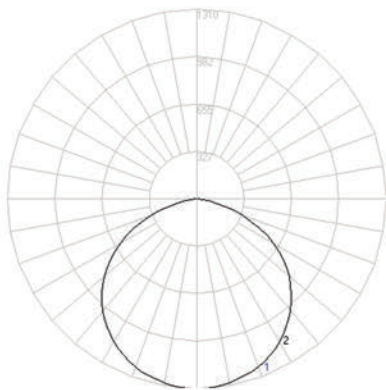

### PRODUCT SPECIFICATIONS

- 35W
- 3,770 Lumens
- 5000K
- 70 CRI
- L70>36,000 Hours
- Universal Driver 120-277V
- 0-10V Dimming Standard
- Power Factor > 0.92
- Dimensions: 11.5" x 14.25" x 9"
- Operating Temperature: -4°F to 122°F (-20°C to 50°C)

### PHOTOMETRIC CHARTS