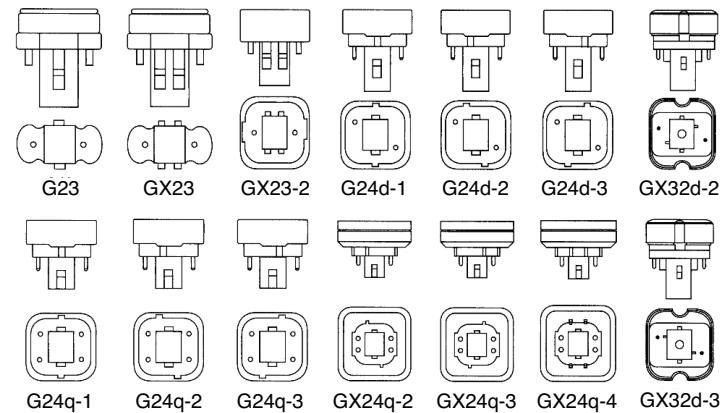

* - Asterick denotes lamp is NSF Certified.

Self-Ballasted/Retro-fit

Nominal Watts	Bulb	Base	UPC/ Catalog Order#	Ordering Description	Std. Pkg. Qty.	Kelvin Temp/ Color	Length (Inches)	Initial Lumens	CRI
CFL-EL/Twist High color rendering, high efficacy, long life compact fluorescent lamps with integral ballast. Medium base for retro-fit into incandescent application.									
20	CFL-EL/Twist	MED	88613	CFL-EL/TWIST/20W*	10	2700K	5³/₈	1100	82
23	CFL-EL/Twist	MED	88615	CFL-EL/TWIST/23W*	10	2700K	5¹³/₁₆	1400	82
CFL-EL/T (Table Lamp) High color rendering, high efficacy, long life compact fluorescent lamps with integral ballast. Medium base for retro-fit into incandescent application.									
25	CFL-EL/T	MED	88717	CFL-EL/T/25W*	6	2700K	6³/₁₆	1750	82
34	CFL-EL/T	MED	88718	CFL-EL/T/34W*	6	2700K	6³/₁₆	2100	82
CFL-SLS High color rendering, high efficacy, long life compact fluorescent lamps with integral ballast. Medium base for retro-fit into incandescent application.									
15	CFL-SLS	MED	88910	CFL-SLS/15W*	10	2700K	4¹³/₁₆	900	82
20	CFL-SLS	MED	88913	CFL-SLS/20W*	6	2700K	5³/₈	1200	82
23	CFL-SLS	MED	88915	CFL-SLS/23W*	6	2700K	6³/₁₆	1500	82
25	CFL-SLS	MED	88917	CFL-SLS/25W*	6	2700K	6³/₁₆	1750	82
34	CFL-SLS	MED	88919	CFL-SLS/34W/THREE-WAY*	10	2700K	6³/₈	1100/1600/2100	82

* - Asterick denotes lamp is NSF Certified.

COMPACT FLUORESCENT PIN BASES

COMPACT FLUORESCENT VS INCANDESCENT (approximate lumen equivalent)	
5W	25W
7W	40W
9W	50W
13W	60W
18W	75W
26W	100W
32W	150W
42W	200W
Average life 10,000 hrs.	Average life 750 - 2,000 hrs.